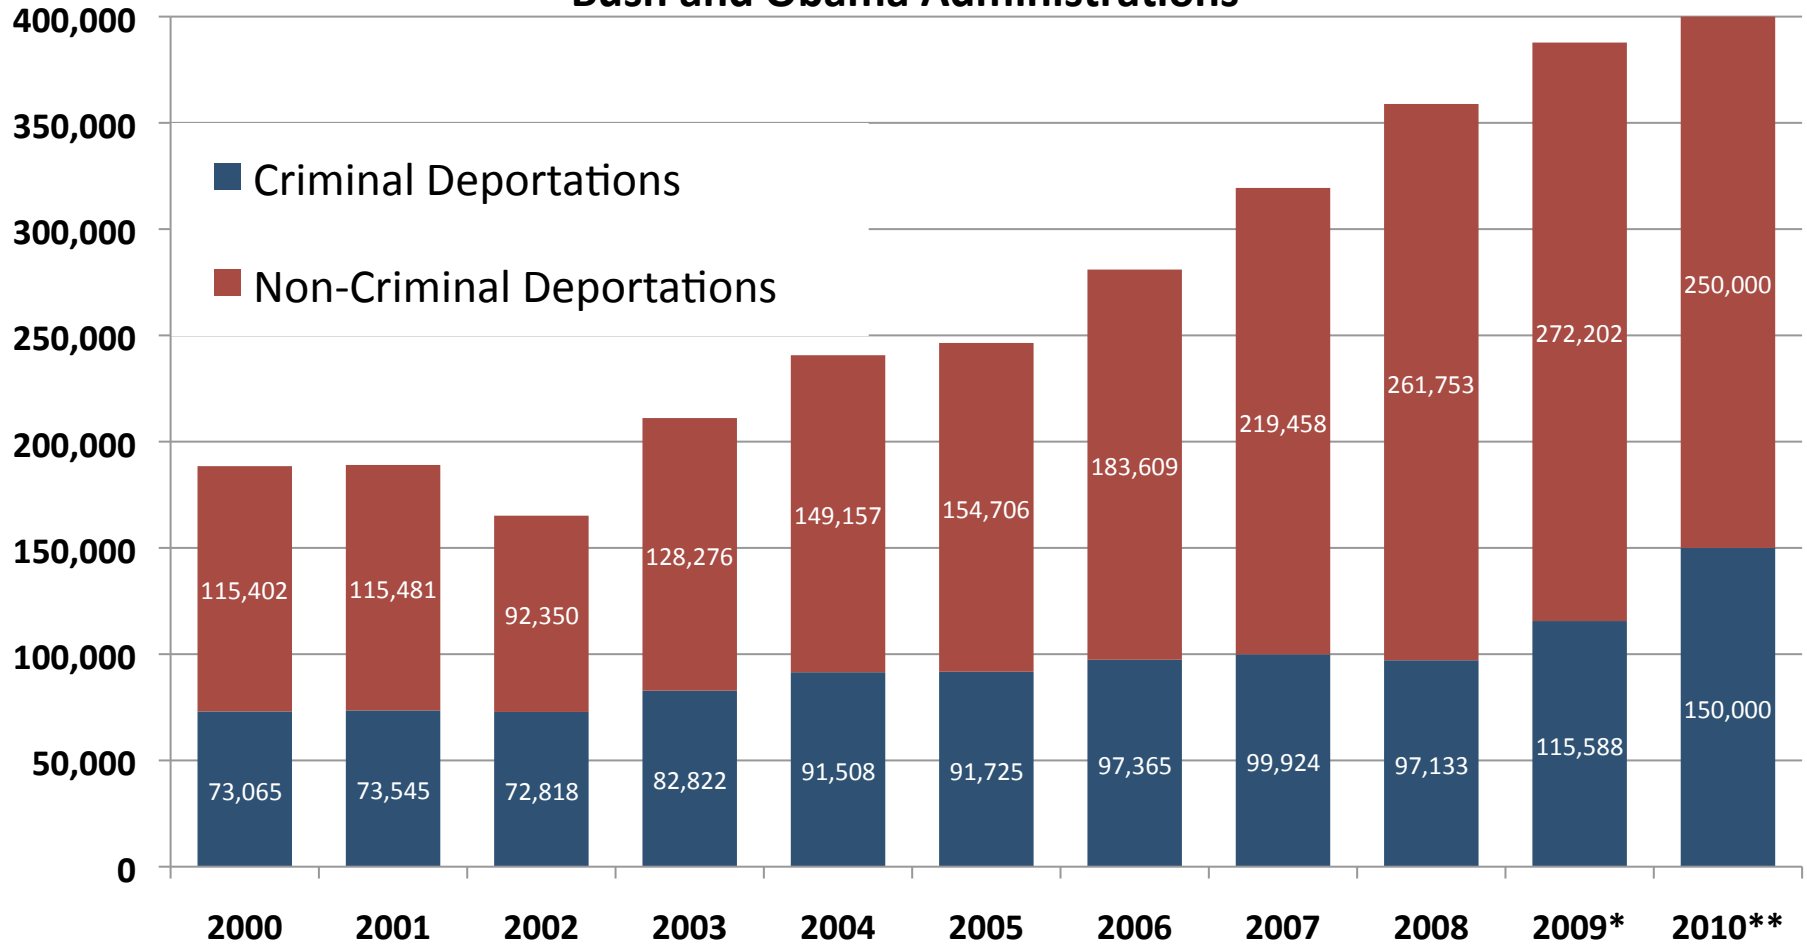

# DEPORTATIONS BY FISCAL YEAR

Bush and Obama Administrations

Data from FY 2000-FY 2008 from DHS' Yearbook of Immigration Statistics 2008.

\*From the Washington Post, 3/19/10.

\*\*ICE goals for FY 2010, according to a 2/22/10 internal memo released by the Washington Post. The memo said that as of February 15th, ICE was on track to deport 310,000, and outlined steps ICE would be taking in order to "meet or exceed" the goal of 400,000.